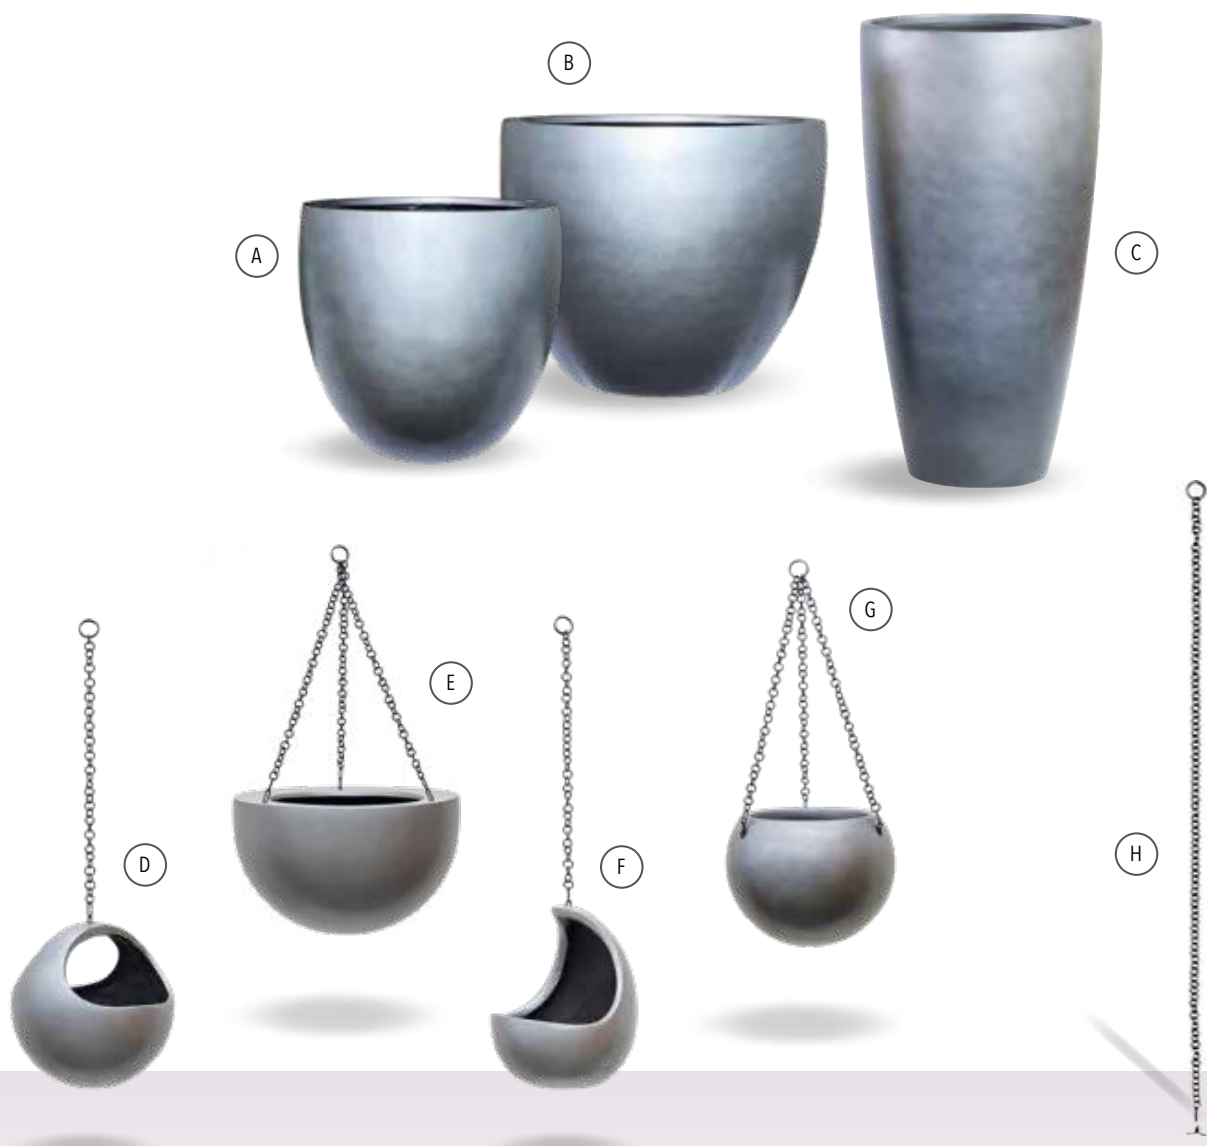

GRADIENT COLLECTION

A BALLOON MATT GREY
ART. CODE
6GRDB54GR 51 54 51
6GRDB70GR 68 70 68

B COUPLE MATT GREY
ART. CODE
6GRDC70GR 57 70 56
6GRDC90GR 76 90 70

C PARTNER MATT GREY
ART. CODE
6GRDP47GR 36 40 75
6GRDP49GR 36 40 95

D HANGING BASKET MATT GREY
ART. CODE
6GRDH21GR 19 21 21

E HANGING BOWL MATT GREY
ART. CODE
6GRDH33GR 23 33 21
6GRDH38GR 28 38 24

F HANGING COCOON MATT GREY
ART. CODE
6GRDH20GR 18 20 24

G HANGING GLOBE MATT GREY
ART. CODE
6GRDH24GR 22 24 19

GRADIENT ACCESSORIES

H CHAIN EXTENSION
ART. CODE
6DHMHCE02 100